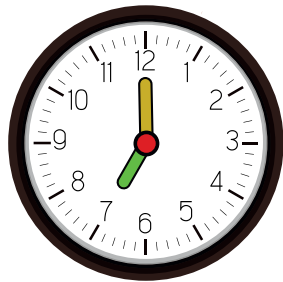

TELLING TIME

What time is it?

Answer Key

9:00

5:30

1:30

8:30

7:00