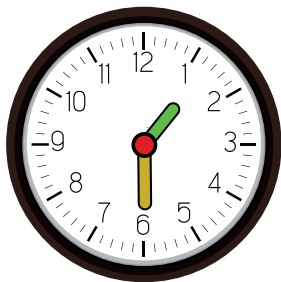

TELLING TIME

What time is it?

Answer Key

9:00

5:30

1:30

8:30

7:00