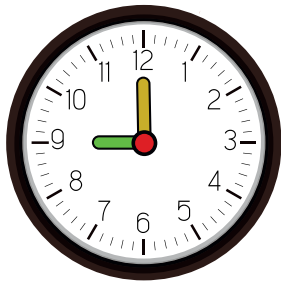

TELLING TIME

What time is it?

Answer Key

9:00

5:30

1:30

8:30

7:00