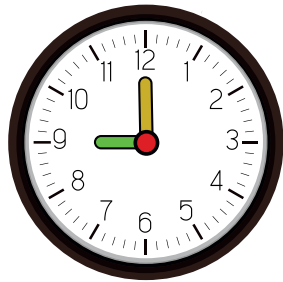

TELLING TIME

What time is it?

Answer Key

9:00

5:30

1:30

8:30

7:00