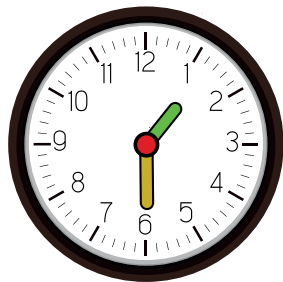

TELLING TIME

What time is it?

Answer Key

9:00

5:30

1:30

8:30

7:00