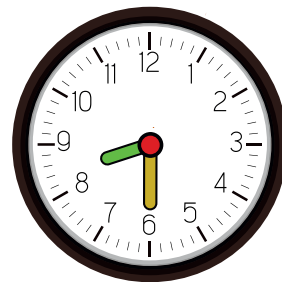

TELLING TIME

What time is it?

Answer Key

9:00

5:30

1:30

8:30

7:00