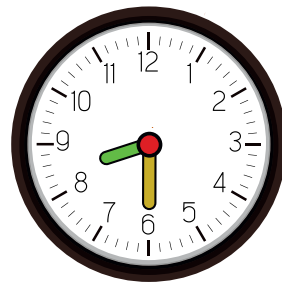

TELLING TIME

What time is it?

Answer Key

9:00

5:30

1:30

8:30

7:00